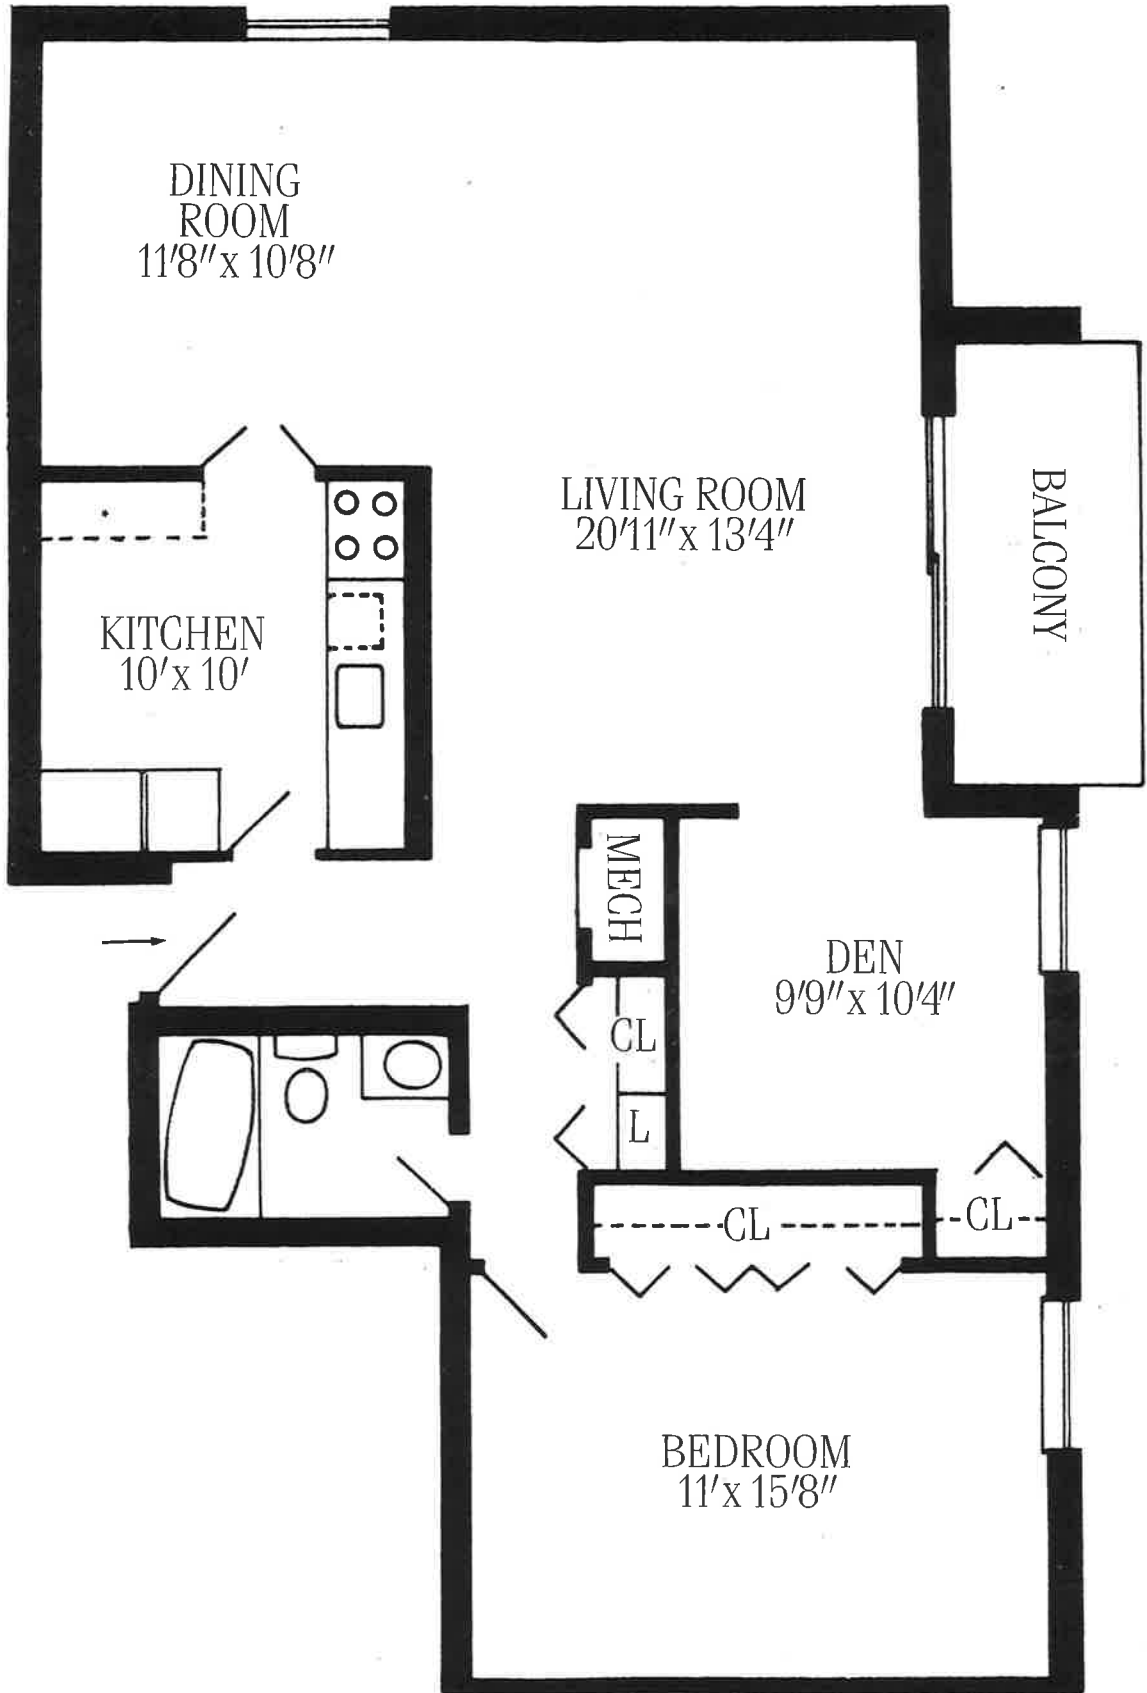

EXECUTIVE ONE BEDROOM

WOODLAKE TOWERS

560 square feet

All dimensions are approximate.

ONE BEDROOM

WOODLAKE TOWERS

785 square feet
All dimensions are approximate.

ONE BEDROOM WITH DEN

WOODLAKE TOWERS

962 square feet
All dimensions are approximate.

SPLIT TWO BEDROOM

WOODLAKE TOWERS

1054 square feet
All dimensions are approximate.

TWO BEDROOM WITH ONE BATH

WOODLAKE TOWERS

980 Square Feet
All Dimensions Approximate

TWO BEDROOM WITH TWO BATHS

WOODLAKE TOWERS

1,067 square feet
All dimensions are approximate.

TWO BEDROOM WITH TWO BATHS

WOODLAKE TOWERS

1,049 square feet
All dimensions are approximate.

THREE BEDROOM WITH TWO BATHS

WOODLAKE TOWERS

All dimensions are approximate.