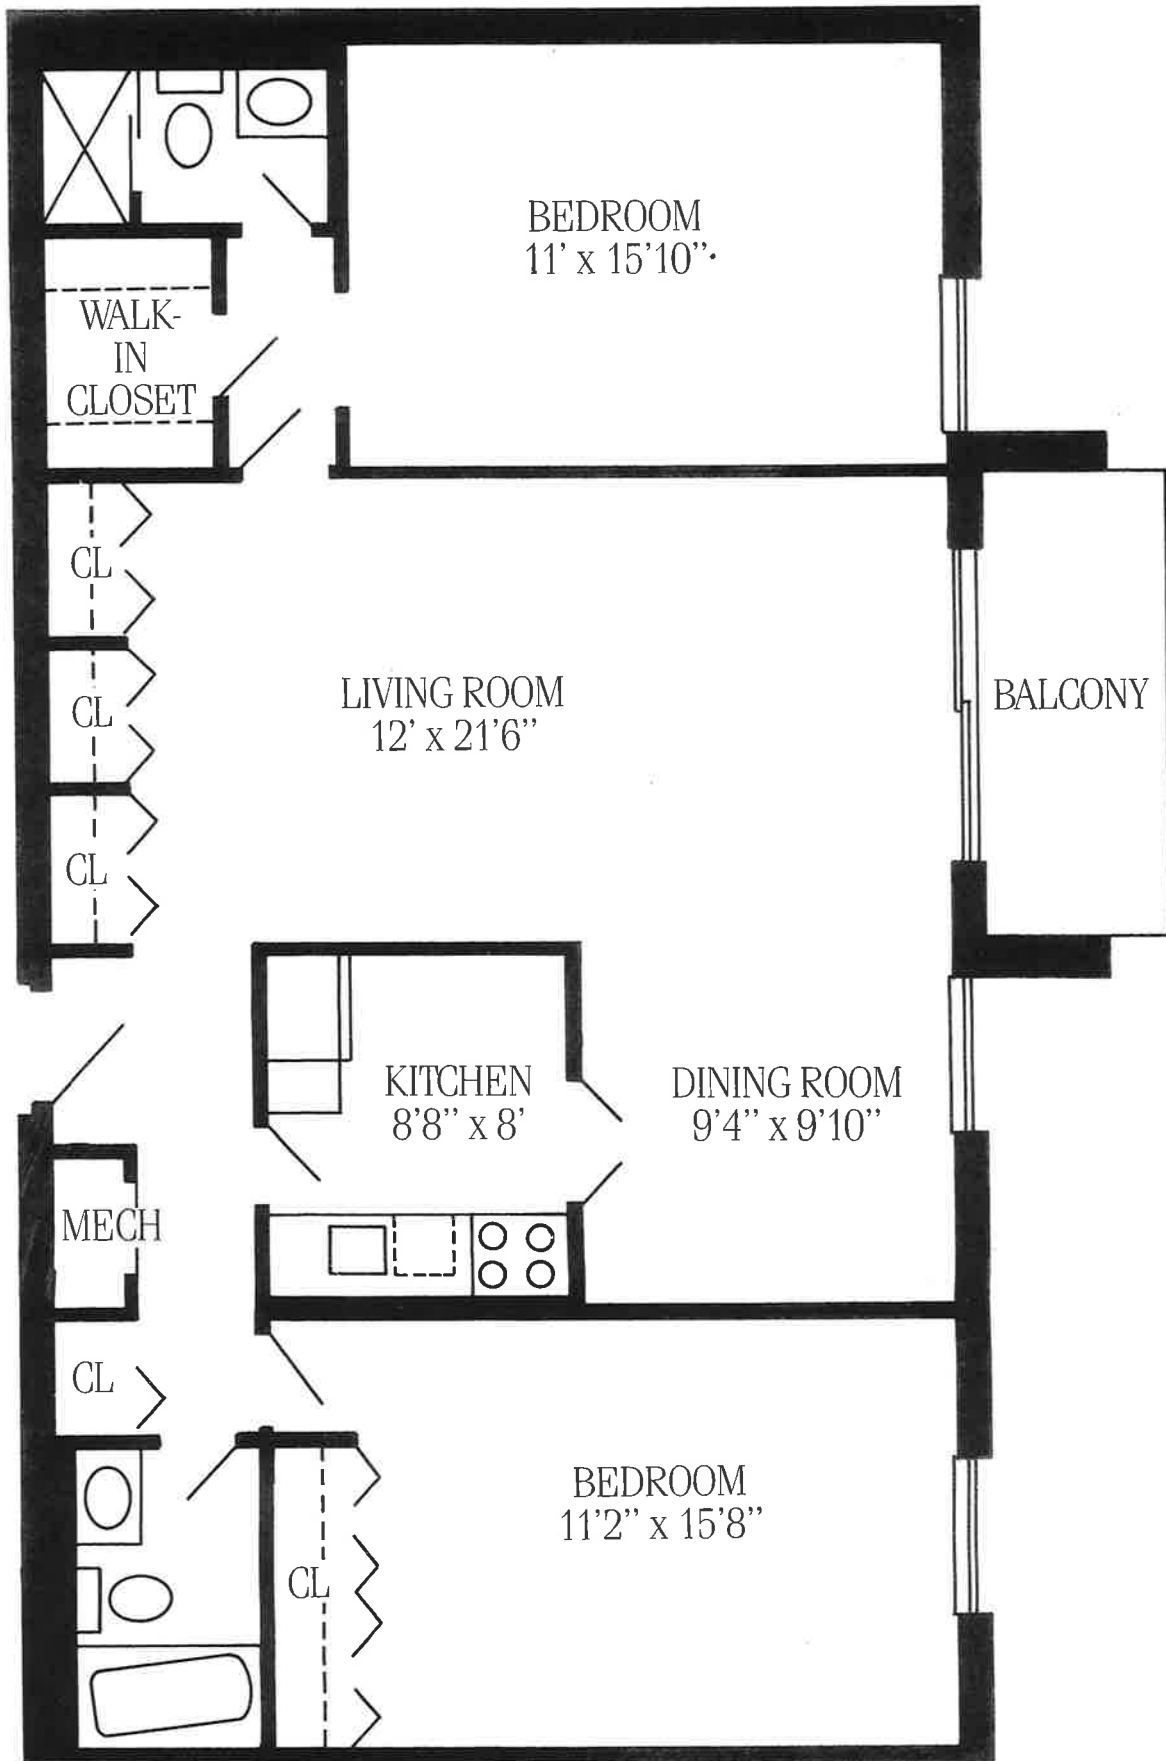

EXECUTIVE ONE BEDROOM

WOODLAKE TOWERS

560 square feet

All dimensions are approximate.

ONE BEDROOM

WOODLAKE TOWERS

785 square feet
All dimensions are approximate.

ONE BEDROOM WITH DEN

WOODLAKE TOWERS

962 square feet
All dimensions are approximate.

SPLIT TWO BEDROOM

WOODLAKE TOWERS

1054 square feet
All dimensions are approximate.

TWO BEDROOM WITH ONE BATH

WOODLAKE TOWERS

980 Square Feet
All Dimensions Approximate

TWO BEDROOM WITH TWO BATHS

WOODLAKE TOWERS

1,067 square feet
All dimensions are approximate.

TWO BEDROOM WITH TWO BATHS

WOODLAKE TOWERS

1,049 square feet
All dimensions are approximate.

THREE BEDROOM WITH TWO BATHS

WOODLAKE TOWERS

All dimensions are approximate.