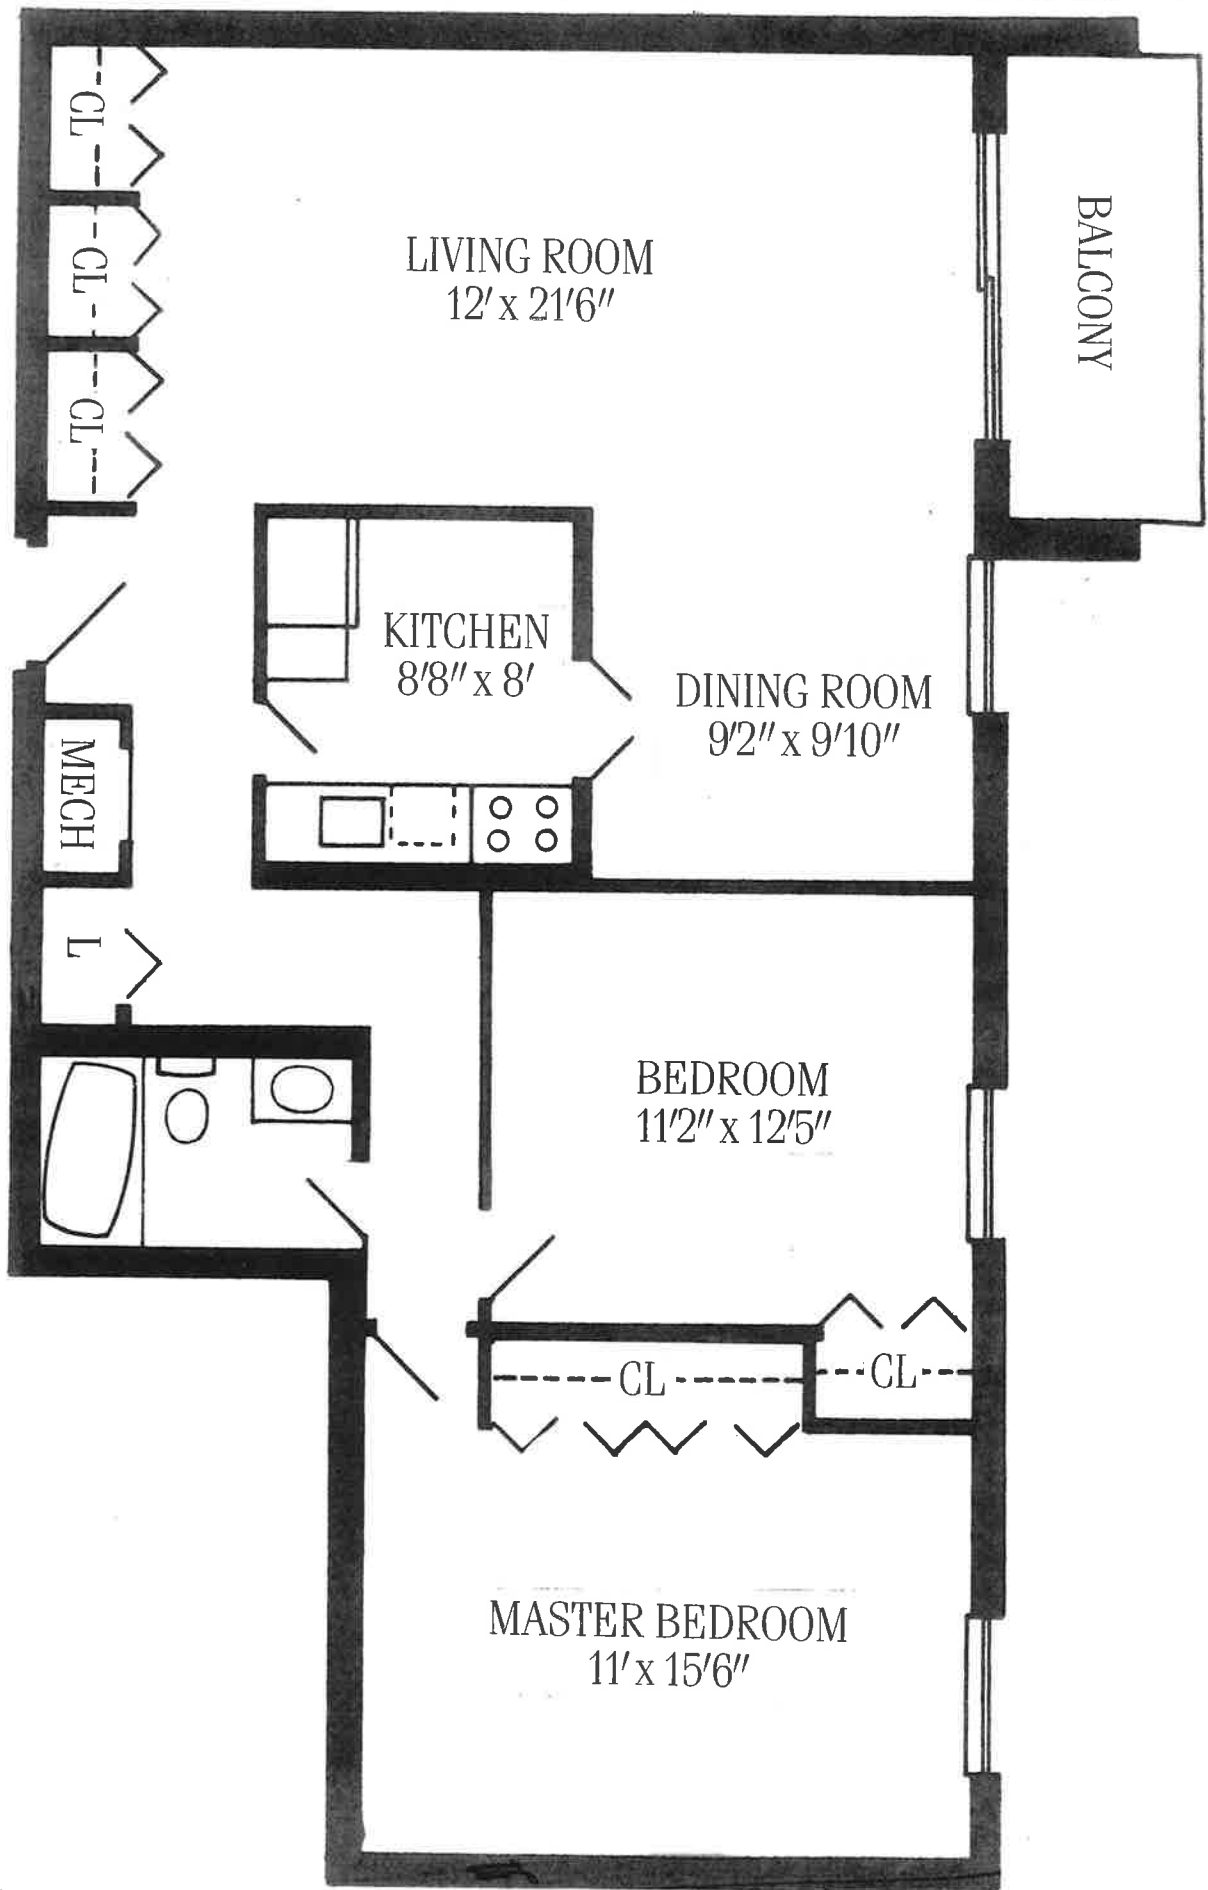

EXECUTIVE ONE BEDROOM

WOODLAKE TOWERS

560 square feet

All dimensions are approximate.

ONE BEDROOM

WOODLAKE TOWERS

785 square feet
All dimensions are approximate.

ONE BEDROOM WITH DEN

WOODLAKE TOWERS

962 square feet
All dimensions are approximate.

SPLIT TWO BEDROOM

WOODLAKE TOWERS

1054 square feet
All dimensions are approximate.

TWO BEDROOM WITH ONE BATH

WOODLAKE TOWERS

980 Square Feet
All Dimensions Approximate

TWO BEDROOM WITH TWO BATHS

WOODLAKE TOWERS

1,067 square feet
All dimensions are approximate.

TWO BEDROOM WITH TWO BATHS

WOODLAKE TOWERS

1,049 square feet
All dimensions are approximate.

THREE BEDROOM WITH TWO BATHS

WOODLAKE TOWERS

All dimensions are approximate.