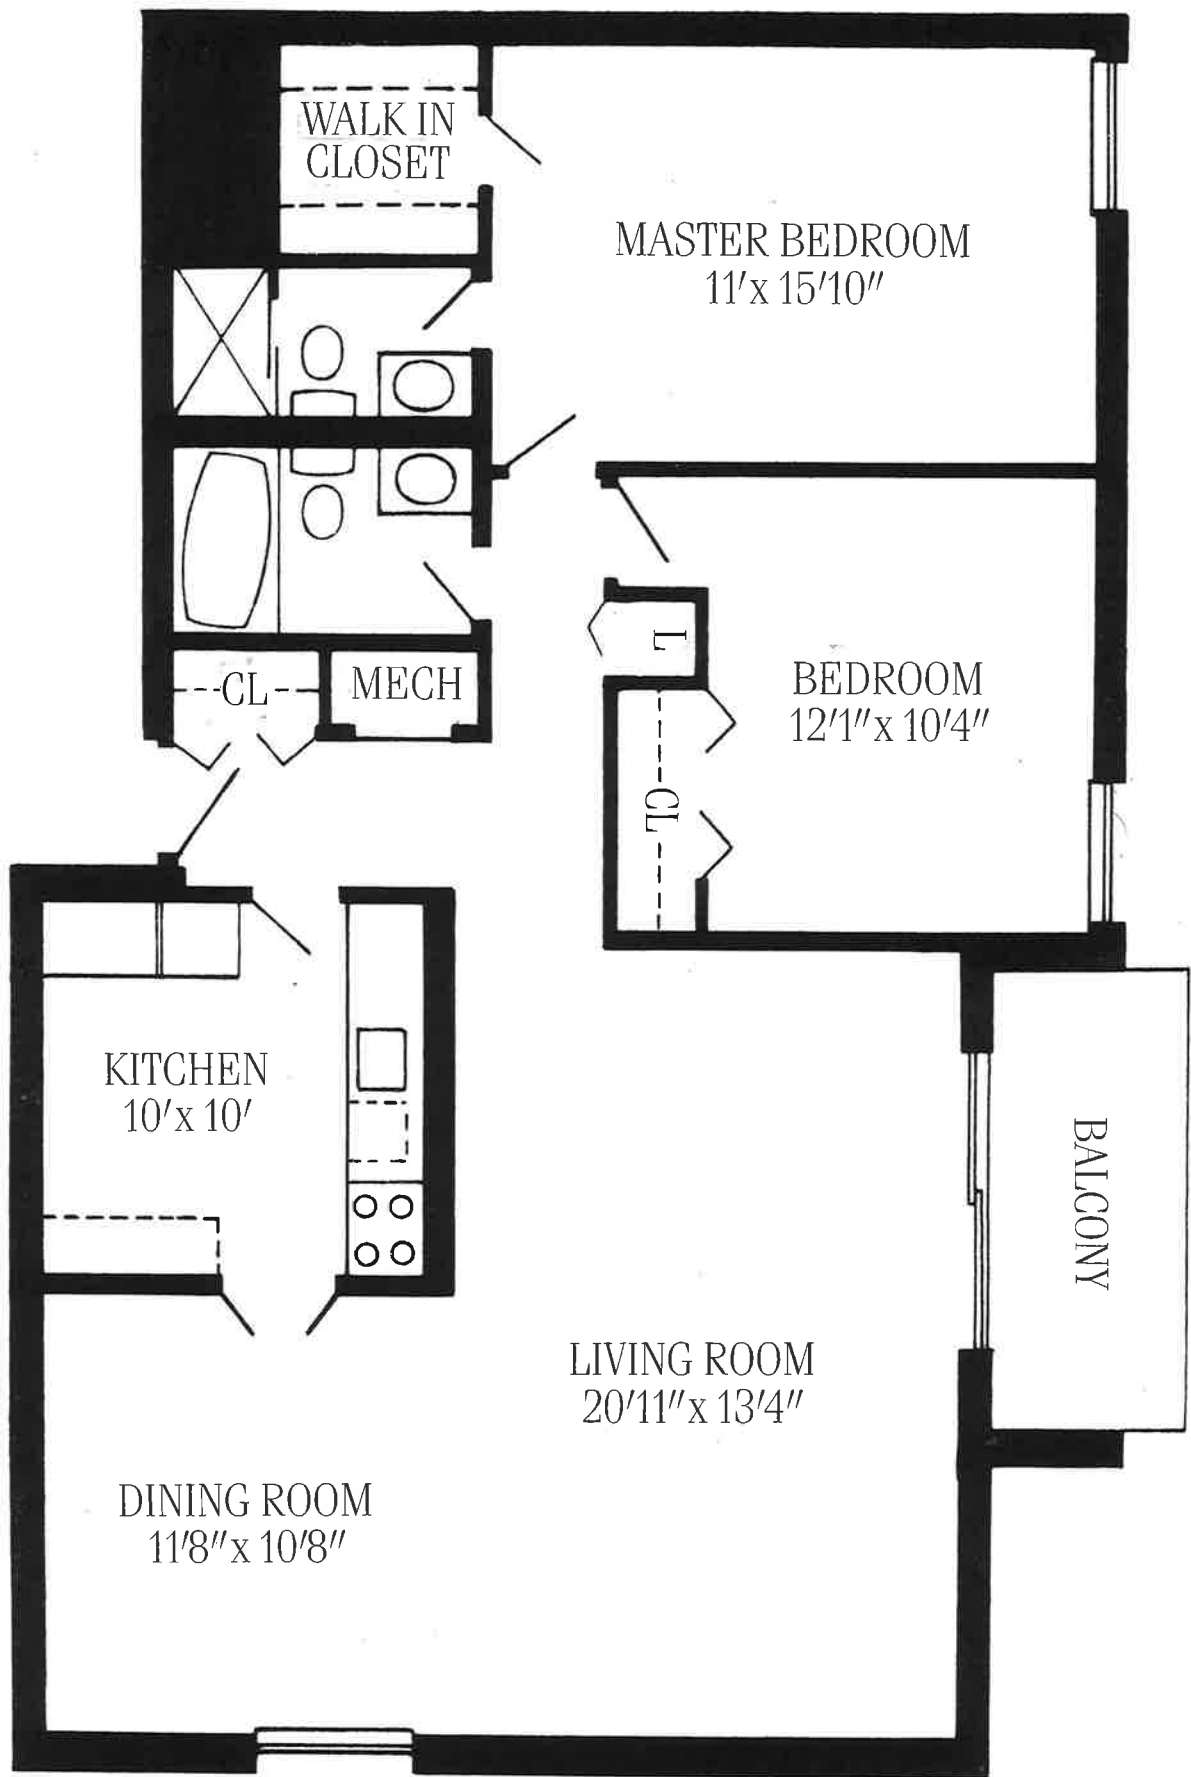

EXECUTIVE ONE BEDROOM

WOODLAKE TOWERS

560 square feet

All dimensions are approximate.

ONE BEDROOM

WOODLAKE TOWERS

785 square feet
All dimensions are approximate.

ONE BEDROOM WITH DEN

WOODLAKE TOWERS

962 square feet
All dimensions are approximate.

SPLIT TWO BEDROOM

WOODLAKE TOWERS

1054 square feet
All dimensions are approximate.

TWO BEDROOM WITH ONE BATH

WOODLAKE TOWERS

980 Square Feet
All Dimensions Approximate

TWO BEDROOM WITH TWO BATHS

WOODLAKE TOWERS

1,067 square feet
All dimensions are approximate.

TWO BEDROOM WITH TWO BATHS

WOODLAKE TOWERS

1,049 square feet
All dimensions are approximate.

THREE BEDROOM WITH TWO BATHS

WOODLAKE TOWERS

All dimensions are approximate.