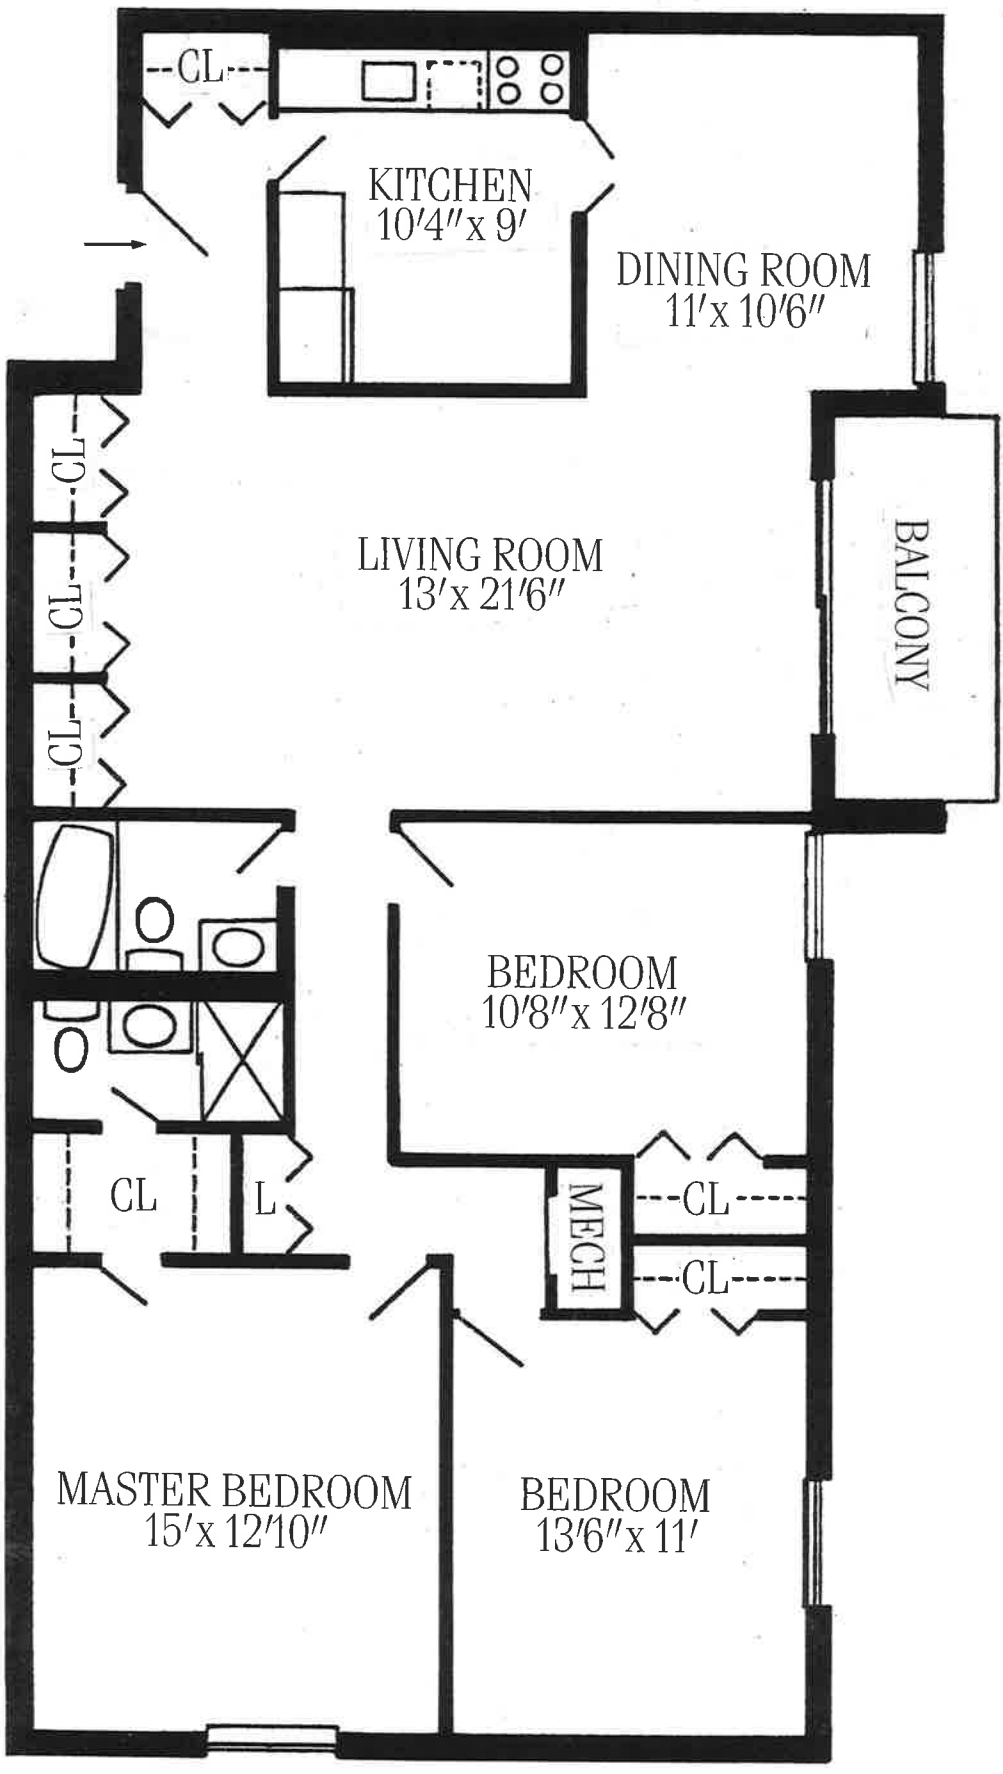

EXECUTIVE ONE BEDROOM

WOODLAKE TOWERS

560 square feet

All dimensions are approximate.

ONE BEDROOM

WOODLAKE TOWERS

785 square feet
All dimensions are approximate.

ONE BEDROOM WITH DEN

WOODLAKE TOWERS

962 square feet
All dimensions are approximate.

SPLIT TWO BEDROOM

WOODLAKE TOWERS

1054 square feet
All dimensions are approximate.

TWO BEDROOM WITH ONE BATH

WOODLAKE TOWERS

980 Square Feet
All Dimensions Approximate

TWO BEDROOM WITH TWO BATHS

WOODLAKE TOWERS

1,067 square feet
All dimensions are approximate.

TWO BEDROOM WITH TWO BATHS

WOODLAKE TOWERS

1,049 square feet
All dimensions are approximate.

THREE BEDROOM WITH TWO BATHS

WOODLAKE TOWERS

All dimensions are approximate.