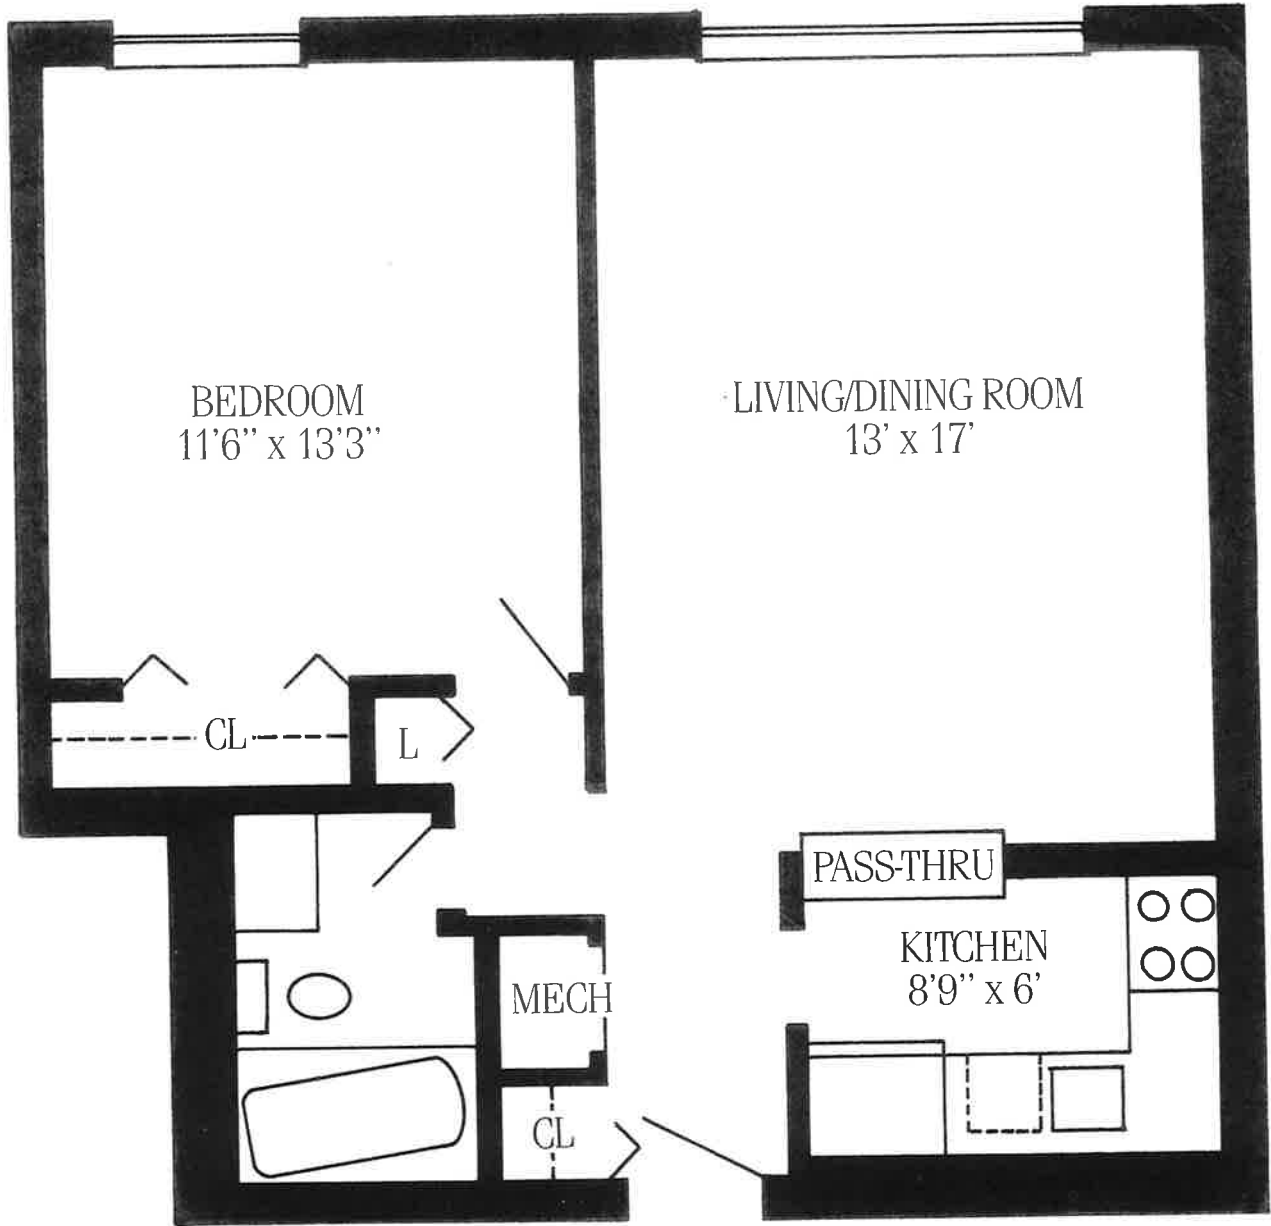

EXECUTIVE ONE BEDROOM

WOODLAKE TOWERS

560 square feet

All dimensions are approximate.

ONE BEDROOM

WOODLAKE TOWERS

785 square feet
All dimensions are approximate.

ONE BEDROOM WITH DEN

WOODLAKE TOWERS

962 square feet
All dimensions are approximate.

SPLIT TWO BEDROOM

WOODLAKE TOWERS

1054 square feet
All dimensions are approximate.

TWO BEDROOM WITH ONE BATH

WOODLAKE TOWERS

980 Square Feet
All Dimensions Approximate

TWO BEDROOM WITH TWO BATHS

WOODLAKE TOWERS

1,067 square feet
All dimensions are approximate.

TWO BEDROOM WITH TWO BATHS

WOODLAKE TOWERS

1,049 square feet
All dimensions are approximate.

THREE BEDROOM WITH TWO BATHS

WOODLAKE TOWERS

All dimensions are approximate.