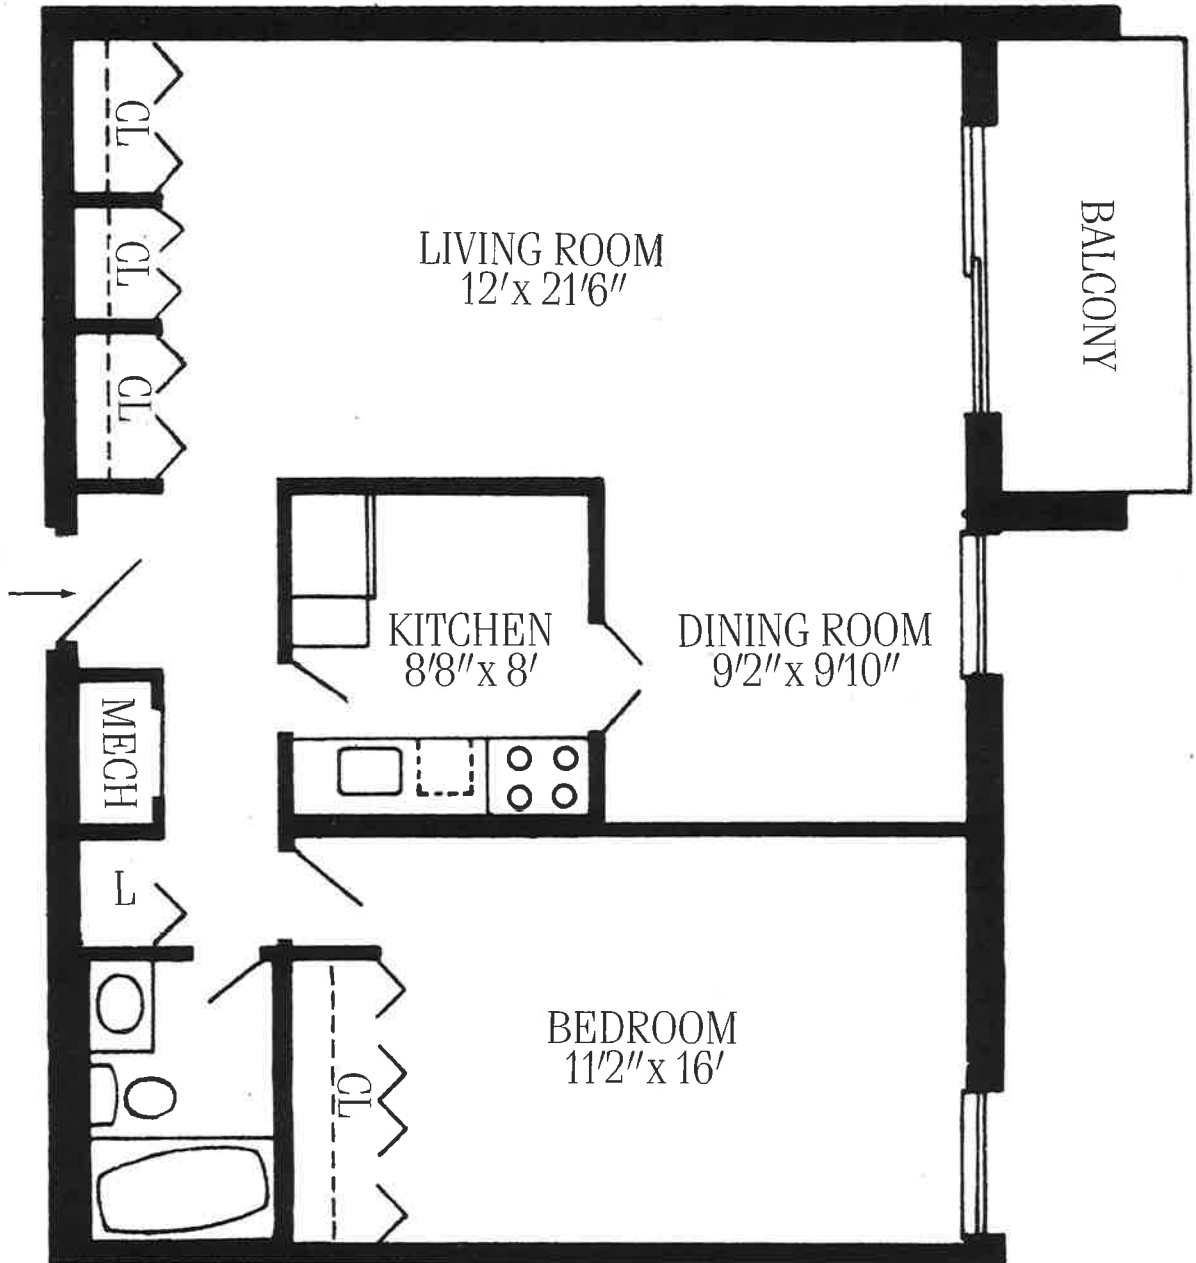

EXECUTIVE ONE BEDROOM

WOODLAKE TOWERS

560 square feet

All dimensions are approximate.

ONE BEDROOM

WOODLAKE TOWERS

785 square feet
All dimensions are approximate.

ONE BEDROOM WITH DEN

WOODLAKE TOWERS

962 square feet
All dimensions are approximate.

SPLIT TWO BEDROOM

WOODLAKE TOWERS

1054 square feet
All dimensions are approximate.

TWO BEDROOM WITH ONE BATH

WOODLAKE TOWERS

980 Square Feet
All Dimensions Approximate

TWO BEDROOM WITH TWO BATHS

WOODLAKE TOWERS

1,067 square feet
All dimensions are approximate.

TWO BEDROOM WITH TWO BATHS

WOODLAKE TOWERS

1,049 square feet
All dimensions are approximate.

THREE BEDROOM WITH TWO BATHS

WOODLAKE TOWERS

All dimensions are approximate.