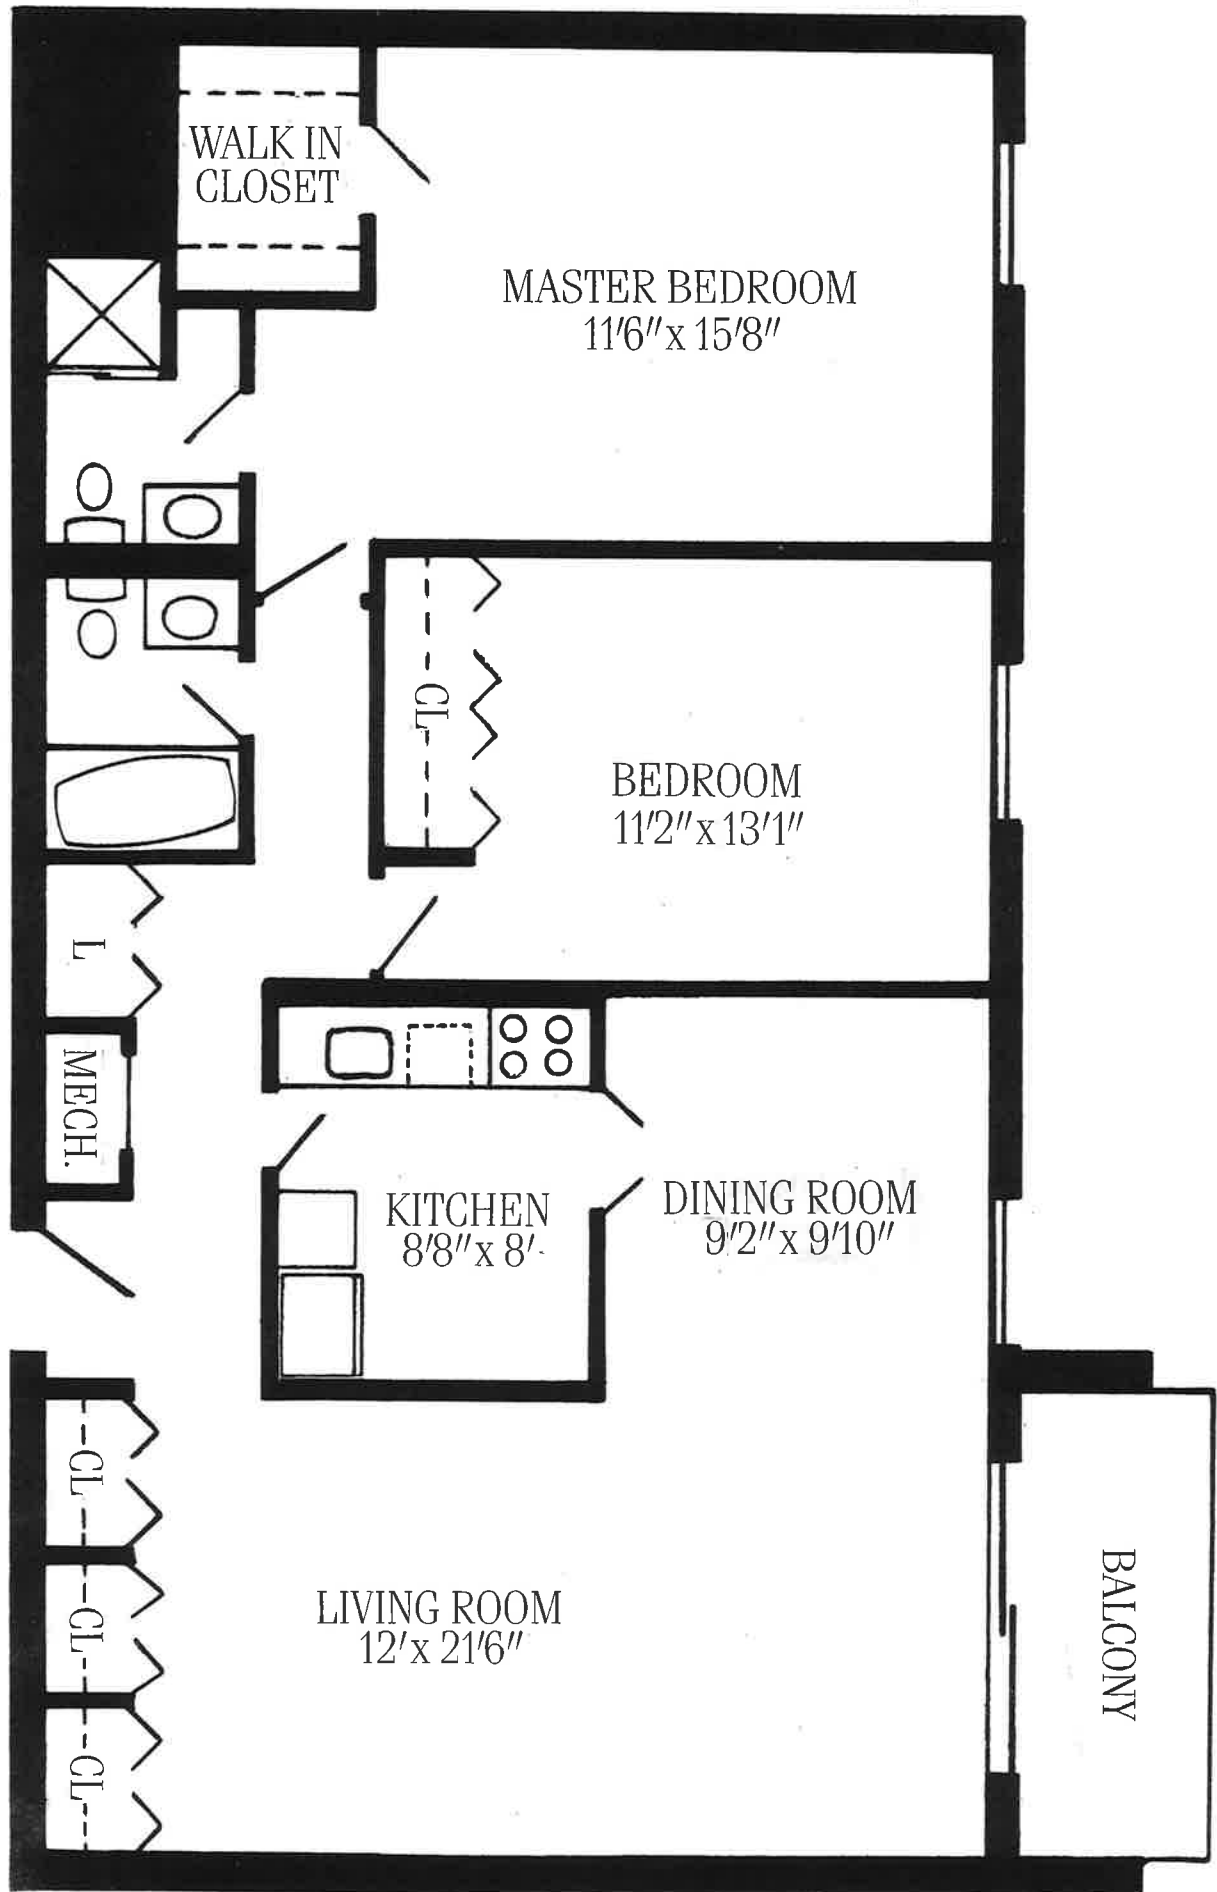

EXECUTIVE ONE BEDROOM

WOODLAKE TOWERS

560 square feet

All dimensions are approximate.

ONE BEDROOM

WOODLAKE TOWERS

785 square feet
All dimensions are approximate.

ONE BEDROOM WITH DEN

WOODLAKE TOWERS

962 square feet
All dimensions are approximate.

SPLIT TWO BEDROOM

WOODLAKE TOWERS

1054 square feet
All dimensions are approximate.

TWO BEDROOM WITH ONE BATH

WOODLAKE TOWERS

980 Square Feet
All Dimensions Approximate

TWO BEDROOM WITH TWO BATHS

WOODLAKE TOWERS

1,067 square feet
All dimensions are approximate.

TWO BEDROOM WITH TWO BATHS

WOODLAKE TOWERS

1,049 square feet
All dimensions are approximate.

THREE BEDROOM WITH TWO BATHS

WOODLAKE TOWERS

All dimensions are approximate.